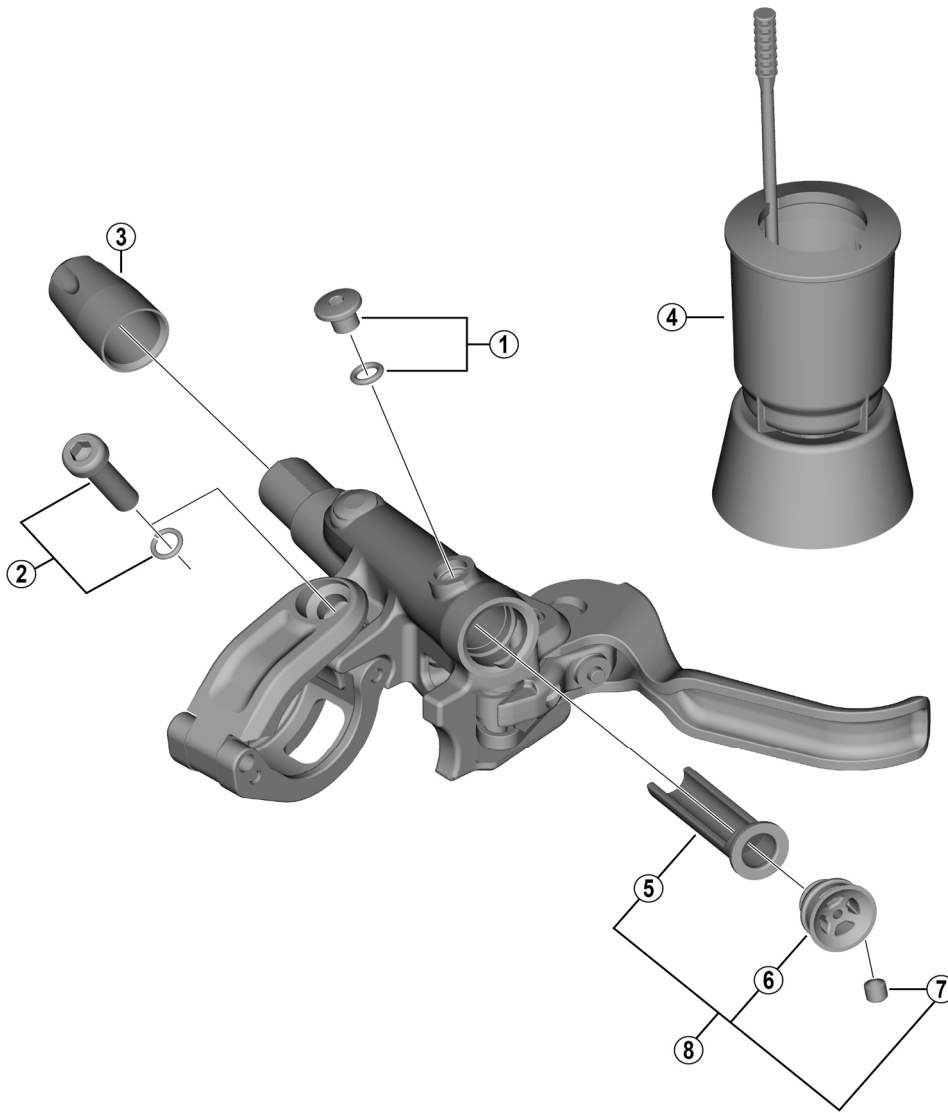

DEORE Brake Lever
BL-M6100 For Disc Brake

ITEM NO.	SHIMANO CODE NO.	DESCRIPTION
1	Y8RM98010	Bleed screw and O-ring
2	Y2GR98010	Clamp screw (M5 x 18) and snap spring
3	Y8WM14000	Cover
* 4	Y13000100	TL-BR003 Funnel unit for M5 screw
* 5	Y8RM9801T	Diaphragm
* 6	Y1XW9802T	Cap
* 7	Y1XW9803T	Fixing screw
* 8	Y2GR98020	Diaphragm unit